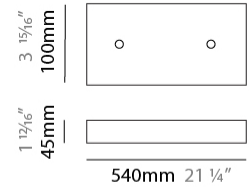

PROJECT	
TYPE	
SPECIFIER	
QUANTITY	
DATE	

TESS SUSPENSION

D101931-

base number   Color   Finish
Temperature   Options

1. To build a product code in our configurator select the specify button on the base model # product page
2. To build a manual product code on this datasheet choose from the options listed below in blue font and add the suffix to the base model #

GENERAL

Series: Tess
Partner: Quasar
Division: Design
Installation: Suspension
Product Type: Chandelier
Mounting Location: Ceiling

PHYSICAL

Shape: Abstract
Length (mm): 1800
Length (in): 70 ⁷/₈
Width (mm): 400
Width (in): 15 ³/₄
Height (mm): 300
Height (in): 11 ¹³/₁₆
Max. Overall Height (mm): 2300
Max. Overall Height (in): 90 ⁹/₁₆
Weight (kg): 4
Weight (lbs): 8.8
Fixture Finish: [NIC / BRA / BBR](#)
Fixture Material: Metal
Cable Details: 2000mm Cable

ELECTRICAL

Lamp Type: LED
Input Wattage (W): 27.6
Dimming: Non-Dimming / Phase Dimming (120Vac only) / 0-10V Dimming
Driver Included: Yes
Driver Location: Integrated
Driver Type: Constant Voltage - Universal
Driver Class: Class 2
Input Voltage (V): 120 - 277
Output Voltage (V): 12

LED

Number of LEDs: 46
Color Temperature (°K): [2400 / 2800](#)
Max. Delivered Lumen (lm): 1380 (2800K)
CRI: >90 CRI
Lamp Life (hrs): 50000

OPTICAL

RATINGS AND CERTIFICATIONS

Certified By: Certified for North American Standards
IP rating: IP20