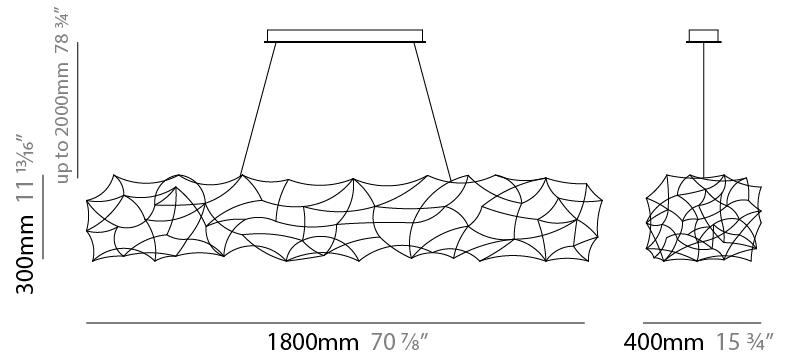

base number   Color   Finish
Temperature   Options

1. To build a product code in our configurator select the specify button on the base model # product page
2. To build a manual product code on this datasheet choose from the options listed below in blue font and add the suffix to the base model #

GENERAL

Series: Tess
Brand: Quasar
Division: Design
Mounting Type: Suspension
Mounting Location: Ceiling
Subcategory: Ambient

PHYSICAL

Shape: Abstract
Length (mm): 1800
Length (in): 70 ⁷/₈
Width (mm): 400
Width (in): 15 ³/₄
Height (mm): 300
Height (in): 11 ¹³/₁₆
Max. Overall Height (mm): 2300
Max. Overall Height (in): 90 ⁹/₁₆
Light Distribution: Direct / Indirect / Downlight
Weight (kg): 4
Weight (lbs): 8.8
Fixture Finish: [NIC](#) / [BRA](#) / [BBR](#)
Fixture Material: Metal
Cable Details: 2000mm Cable

ELECTRICAL

Number of Lamps: 1
Lamp Type: LED
Input Wattage (W): 27.6 + 3
Bulb Included: Bulb Included
Max. Wattage Per Lamp (W): 3
Lamp Base: GU10
Dimming: Non-Dimming / Phase Dimming (120Vac only) / 0-10V Dimming
Driver Included: Yes
Driver Location: Integrated
Driver Type: Constant Voltage - Universal
Driver Class: Class 2
Input Voltage (V): 120 - 277
Output Voltage (V): 12
Lamp Voltage (V): 12

LED

Number of LEDs: 46
Color Temperature (°K): [2400](#) / [2800](#)
Max. Delivered Lumen (lm): 1380 (2800K)
CRI: >90 CRI
Lamp Life (hrs): 50000

OPTICAL

RATINGS AND CERTIFICATIONS

Certified By: Certified for North American Standards
IP rating: IP20