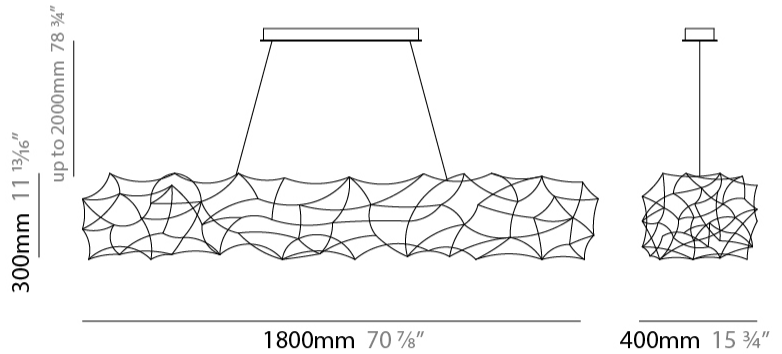

TESS SUSPENSION

D101931-

base number   Color   Finish
Temperature   Options

1. To build a product code in our configurator select the specify button on the base model # product page
2. To build a manual product code on this datasheet choose from the options listed below in blue font and add the suffix to the base model #

GENERAL

Series: Tess
Brand: Quasar
Division: Design
Mounting Type: Suspension
Mounting Location: Ceiling
Subcategory: Ambient

PHYSICAL

Shape: Abstract
Length (mm): 1800
Length (in): 70 ⁷/₈
Width (mm): 400
Width (in): 15 ³/₄
Height (mm): 300
Height (in): 11 ¹³/₁₆
Max. Overall Height (mm): 2300
Max. Overall Height (in): 90 ⁹/₁₆
Light Distribution: Omnidirectional
Weight (kg): 4
Weight (lbs): 8.8
Fixture Finish: [NIC / BRA / BBR](#)
Fixture Material: Metal
Cable Details: 2000mm Cable

ELECTRICAL

Lamp Type: LED
Input Wattage (W): 27.6
Dimming: Non-Dimming / Phase Dimming (120Vac only) / 0-10V Dimming
Driver Included: Yes
Driver Location: Integrated
Driver Type: Constant Voltage - Universal
Driver Class: Class 2
Input Voltage (V): 120 - 277
Output Voltage (V): 12

LED

Number of LEDs: 46
Color Temperature (°K): [2400 / 2800](#)
Max. Delivered Lumen (lm): 1380 (2800K)
CRI: >90 CRI
Lamp Life (hrs): 50000

OPTICAL

RATINGS AND CERTIFICATIONS

Certified By: Certified for North American Standards
IP rating: IP20