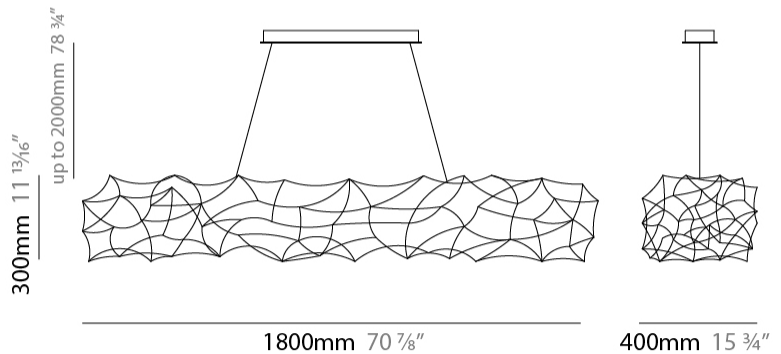

PROJECT	
TYPE	
SPECIFIER	
QUANTITY	
DATE	

TESS SUSPENSION

D101931-

base number   Color   Finish
Temperature   Options

1. To build a product code in our configurator select the specify button on the base model # product page
2. To build a manual product code on this datasheet choose from the options listed below in blue font and add the suffix to the base model #

GENERAL

Series: Tess
Partner: Quasar
Division: Design
Installation: Suspension
Product Type: Chandelier
Mounting Location: Ceiling

PHYSICAL

Shape: Abstract
Length (mm): 1800
Length (in): 70 ⁷/₈
Width (mm): 400
Width (in): 15 ³/₄
Height (mm): 300
Height (in): 11 ¹³/₁₆
Max. Overall Height (mm): 2300
Max. Overall Height (in): 90 ⁹/₁₆
Weight (kg): 4
Weight (lbs): 8.8
Fixture Finish: [NIC / BRA / BBR](#)
Fixture Material: Metal
Cable Details: 2000mm Cable

ELECTRICAL

Lamp Type: LED
Input Wattage (W): 27.6
Dimming: Non-Dimming / Phase Dimming (120Vac only) / 0-10V Dimming
Driver Included: Yes
Driver Location: Integrated
Driver Type: Constant Voltage - Universal
Driver Class: Class 2
Input Voltage (V): 120 - 277
Output Voltage (V): 12

LED

Number of LEDs: 46
Color Temperature (°K): [2400 / 2800](#)
Max. Delivered Lumen (lm): 1380 (2800K)
CRI: >90 CRI
Lamp Life (hrs): 50000

OPTICAL

RATINGS AND CERTIFICATIONS

Certified By: Certified for North American Standards
IP rating: IP20