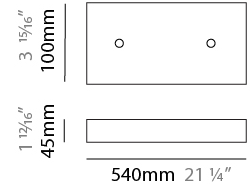

TESS SUSPENSION

D101932- -

base number   Color   Finish
Temperature   Options

1. To build a product code in our configurator select the specify button on the base model # product page
2. To build a manual product code on this datasheet choose from the options listed below in blue font and add the suffix to the base model #

GENERAL

Series: Tess
Partner: Quasar
Division: Design
Installation: Suspension
Product Type: Chandelier
Mounting Location: Ceiling

PHYSICAL

Shape: Abstract
Length (mm): 1800
Length (in): 70 ⁷/₈
Width (mm): 400
Width (in): 15 ³/₄
Height (mm): 300
Height (in): 11 ¹³/₁₆
Max. Overall Height (mm): 2300
Max. Overall Height (in): 90 ⁹/₁₆
Weight (kg): 4
Weight (lbs): 8.8
Fixture Finish: [NIC / BRA / BBR](#)
Fixture Material: Metal
Cable Details: 2000mm Cable

ELECTRICAL

Number of Lamps: 1
Lamp Type: LED
Input Wattage (W): 27.6 + 3
Bulb Included: Bulb Included
Max. Wattage Per Lamp (W): 3
Lamp Base: GU10
Dimming: Non-Dimming / Phase Dimming (120Vac only) / 0-10V Dimming
Driver Included: Yes
Driver Location: Integrated
Driver Type: Constant Voltage - Universal
Driver Class: Class 2
Input Voltage (V): 120 - 277
Output Voltage (V): 12
Lamp Voltage (V): 12

LED

Number of LEDs: 46
Color Temperature (°K): [2400 / 2800](#)
Max. Delivered Lumen (lm): 1380 (2800K)
CRI: >90 CRI
Lamp Life (hrs): 50000

OPTICAL

RATINGS AND CERTIFICATIONS

Certified By: Certified for North American Standards
IP rating: IP20