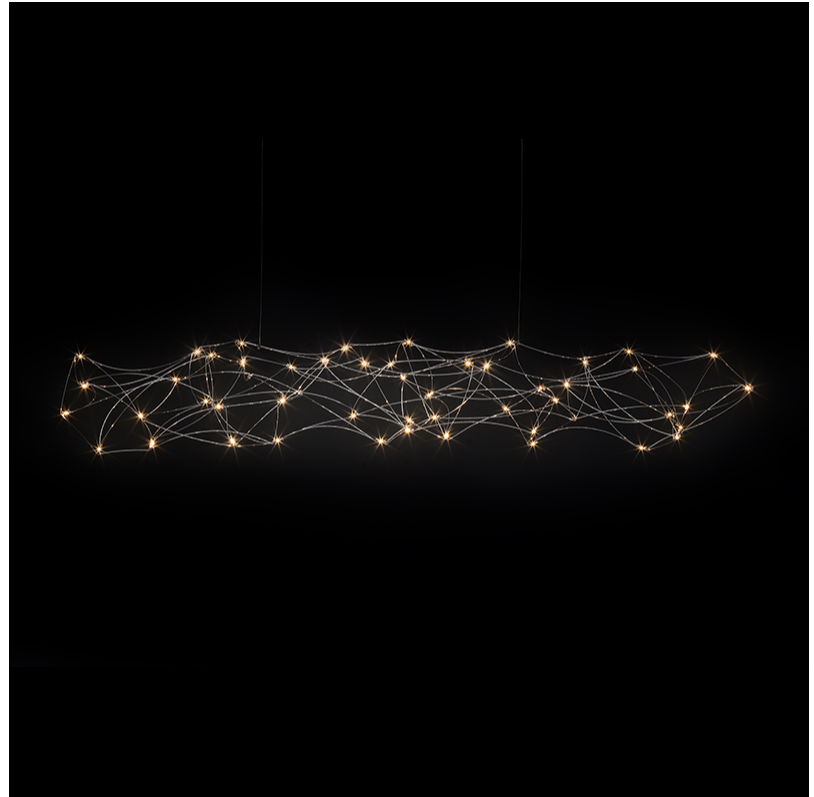

TESS SUSPENSION

D101932- -

base number   Color   Finish
Temperature   Options

1. To build a product code in our configurator select the specify button on the base model # product page
2. To build a manual product code on this datasheet choose from the options listed below in blue font and add the suffix to the base model #

GENERAL

Series: Tess
Partner: Quasar
Division: Design
Installation: Suspension
Product Type: Chandelier
Mounting Location: Ceiling

PHYSICAL

Shape: Abstract
Length (mm): 1800
Length (in): 70 ⁷/₈
Width (mm): 400
Width (in): 15 ³/₄
Height (mm): 300
Height (in): 11 ¹³/₁₆
Max. Overall Height (mm): 2300
Max. Overall Height (in): 90 ⁹/₁₆
Weight (kg): 4
Weight (lbs): 8.8
Fixture Finish: [NIC / BRA / BBR](#)
Fixture Material: Metal
Cable Details: 2000mm Cable

ELECTRICAL

Number of Lamps: 1
Lamp Type: LED
Input Wattage (W): 27.6 + 3
Bulb Included: Bulb Included
Max. Wattage Per Lamp (W): 3
Lamp Base: GU10
Dimming: Non-Dimming / Phase Dimming (120Vac only) / 0-10V Dimming
Driver Included: Yes
Driver Location: Integrated
Driver Type: Constant Voltage - Universal
Driver Class: Class 2
Input Voltage (V): 120 - 277
Output Voltage (V): 12
Lamp Voltage (V): 12

LED

Number of LEDs: 46
Color Temperature (°K): [2400 / 2800](#)
Max. Delivered Lumen (lm): 1380 (2800K)
CRI: >90 CRI
Lamp Life (hrs): 50000

OPTICAL

RATINGS AND CERTIFICATIONS

Certified By: Certified for North American Standards
IP rating: IP20