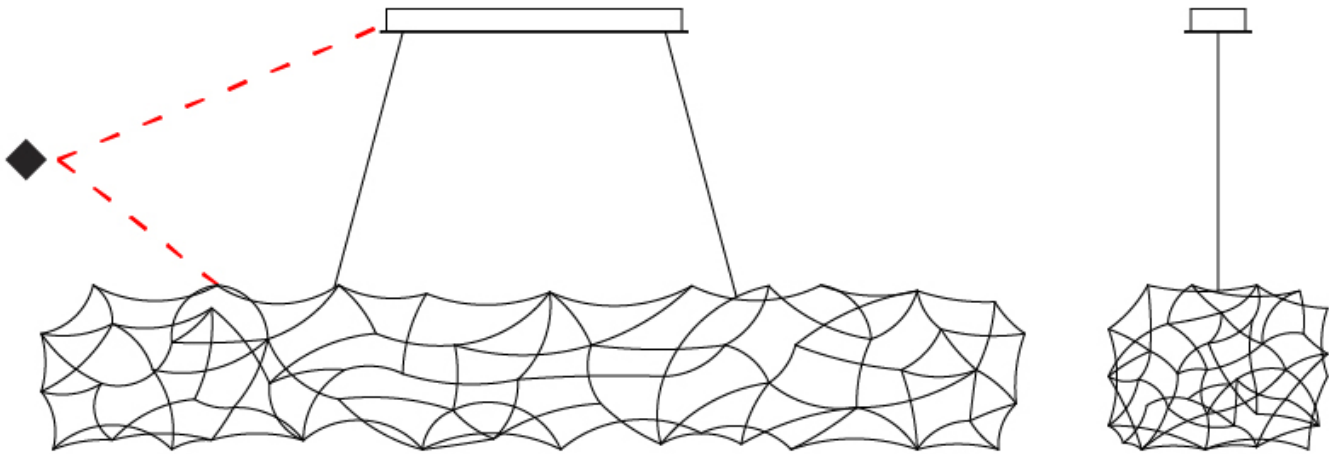

TESS SUSPENSION

D101931-

PROJECT _____

TYPE _____

SPECIFIER _____

QUANTITY _____

DATE _____

D