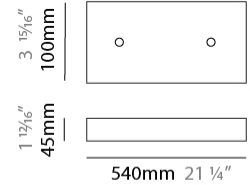

TESS SUSPENSION

D101931-

base number   Color   Finish
Temperature   Options

1. To build a product code in our configurator select the specify button on the base model # product page
2. To build a manual product code on this datasheet choose from the options listed below in blue font and add the suffix to the base model #

GENERAL

Series: Tess
Brand: Quasar
Division: Design
Mounting Type: Suspension
Mounting Location: Ceiling
Subcategory: Ambient

PHYSICAL

Shape: Abstract
Length (mm): 1800
Length (in): 70 ⁷/₈
Width (mm): 400
Width (in): 15 ³/₄
Height (mm): 300
Height (in): 11 ¹³/₁₆
Max. Overall Height (mm): 2300
Max. Overall Height (in): 90 ⁹/₁₆
Light Distribution: Omnidirectional
Weight (kg): 4
Weight (lbs): 8.8
Fixture Finish: [NIC / BRA / BBR](#)
Fixture Material: Metal
Cable Details: 2000mm Cable

ELECTRICAL

Lamp Type: LED
Input Wattage (W): 27.6
Dimming: Non-Dimming / Phase Dimming (120Vac only) / 0-10V Dimming
Driver Included: Yes
Driver Location: Integrated
Driver Type: Constant Voltage - Universal
Driver Class: Class 2
Input Voltage (V): 120 - 277
Output Voltage (V): 12

LED

Number of LEDs: 46
Color Temperature (°K): [2400 / 2800](#)
Max. Delivered Lumen (lm): 1380 (2800K)
CRI: >90 CRI
Lamp Life (hrs): 50000

OPTICAL

RATINGS AND CERTIFICATIONS

Certified By: Certified for North American Standards
IP rating: IP20