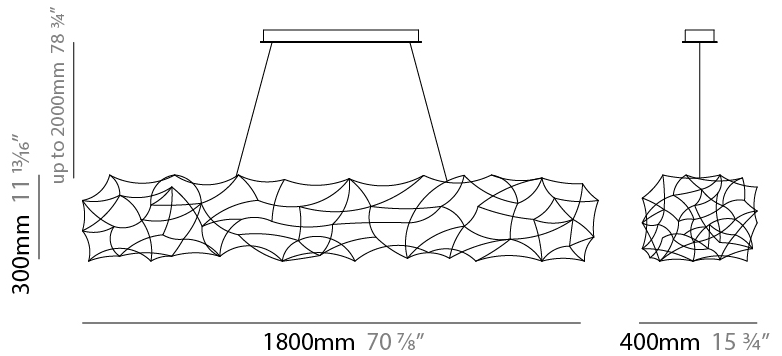

TESS SUSPENSION

D101932- -

base number   Color   Finish
Temperature   Options

1. To build a product code in our configurator select the specify button on the base model # product page
2. To build a manual product code on this datasheet choose from the options listed below in blue font and add the suffix to the base model #

GENERAL

Series: Tess
Partner: Quasar
Division: Design
Installation: Suspension
Product Type: Chandelier
Mounting Location: Ceiling

PHYSICAL

Shape: Abstract
Length (mm): 1800
Length (in): 70 ⁷/₈
Width (mm): 400
Width (in): 15 ³/₄
Height (mm): 300
Height (in): 11 ¹³/₁₆
Max. Overall Height (mm): 2300
Max. Overall Height (in): 90 ⁹/₁₆
Weight (kg): 4
Weight (lbs): 8.8
Fixture Finish: [NIC / BRA / BBR](#)
Fixture Material: Metal
Cable Details: 2000mm Cable

ELECTRICAL

Number of Lamps: 1
Lamp Type: LED
Input Wattage (W): 27.6 + 3
Bulb Included: Bulb Included
Max. Wattage Per Lamp (W): 3
Lamp Base: GU10
Dimming: Non-Dimming / Phase Dimming (120Vac only) / 0-10V Dimming
Driver Included: Yes
Driver Location: Integrated
Driver Type: Constant Voltage - Universal
Driver Class: Class 2
Input Voltage (V): 120 - 277
Output Voltage (V): 12
Lamp Voltage (V): 12

LED

Number of LEDs: 46
Color Temperature (°K): [2400 / 2800](#)
Max. Delivered Lumen (lm): 1380 (2800K)
CRI: >90 CRI
Lamp Life (hrs): 50000

OPTICAL

RATINGS AND CERTIFICATIONS

Certified By: Certified for North American Standards
IP rating: IP20